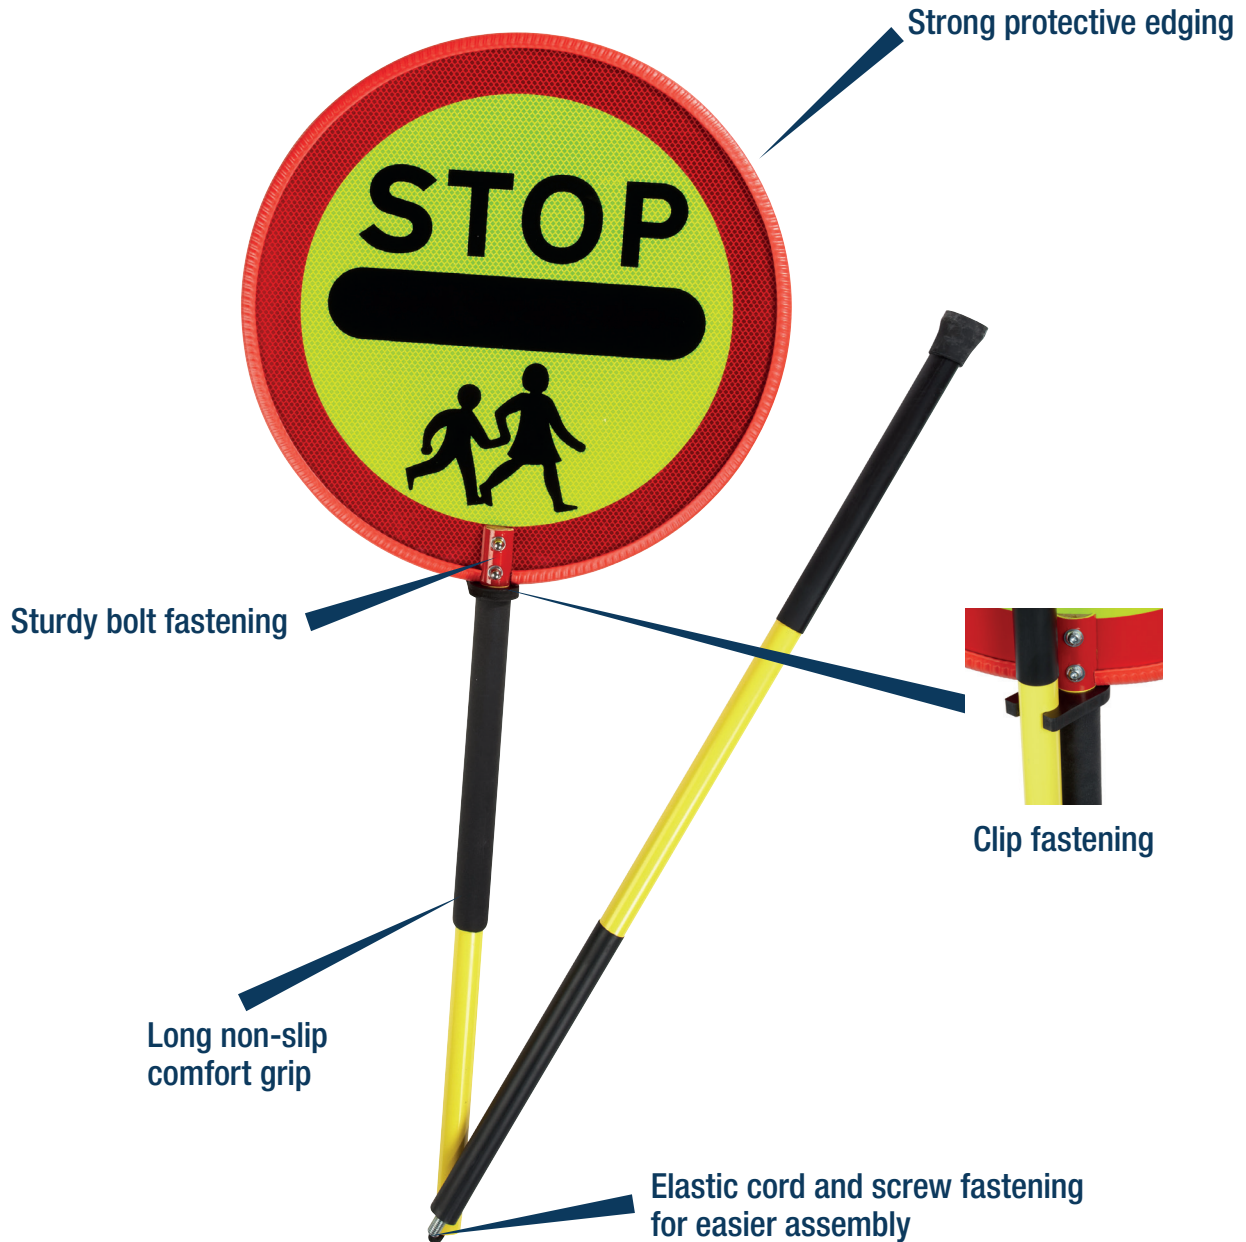

Prismatic Two Piece Stop Sign

Lightweight, durable and very robust sign with clever clip fastening.
Prismatic reflectivity is ideal for busier roads.

£83.95

In partnership with
Road Safety GB

[www.kelticclothing.co.uk/
roadsafetyclothingaccessories](http://www.kelticclothing.co.uk/roadsafetyclothingaccessories)